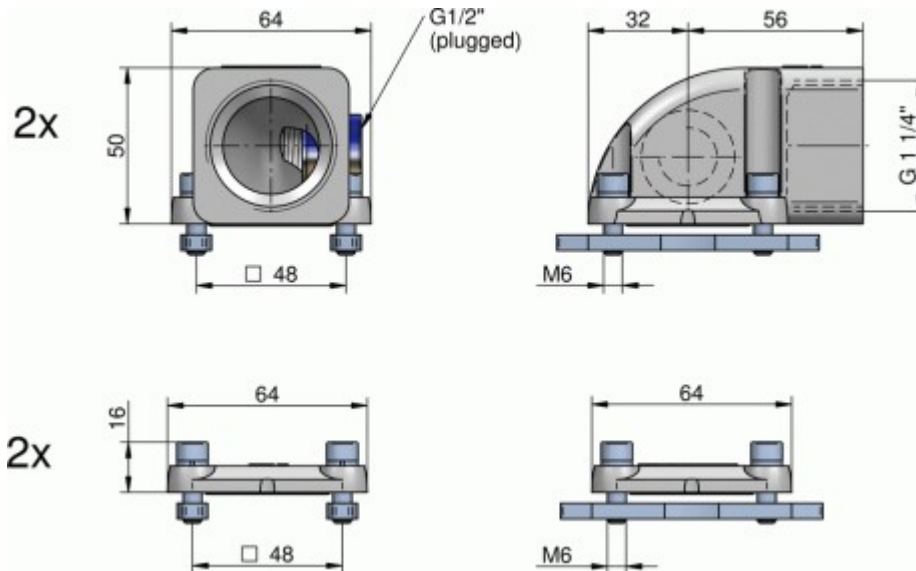

Connector ARC BSP 1 1/4" set

Order Number: ILLZSET5G32

MATCHING TO COOLER:

AC-Motor:

- » TT 07 rail compact
- » TT 07 rail
- » TT 11 rail compact
- » TT 11 rail
- » TT 16 rail compact
- » TT 16 rail
- » TT 25 rail

DC-Motor:

- » TT 05 rail
- » TT 07 rail
- » TT 11 rail
- » TT 16 rail
- » TT 25 rail

Hydraulic Motor:

- » TT 11 rail Hyd. Motor
- » TT 16 rail Hyd. Motor
- » TT 25 rail Hyd. Motor

MEASUREMENTS / DRAWING:

A:	-	D:	-
B:	-	E:	-
C:	-	G:	-