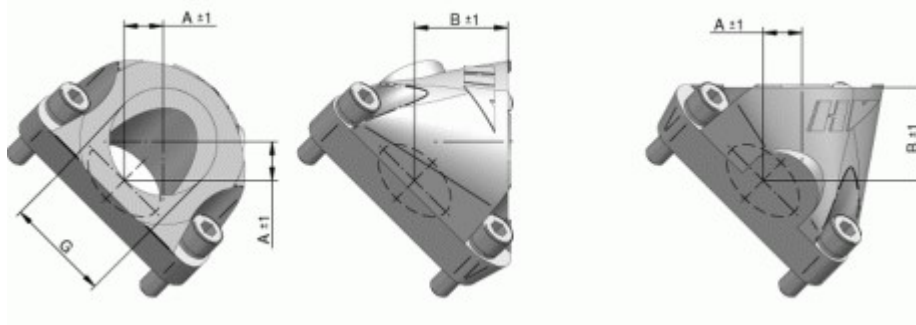

MEASUREMENTS / DRAWING:

2 PIECES PER COOLER REQUIRED

A:	14 mm	D:	-
B:	34 mm	E:	-
C:	-	G:	G 1 1/4